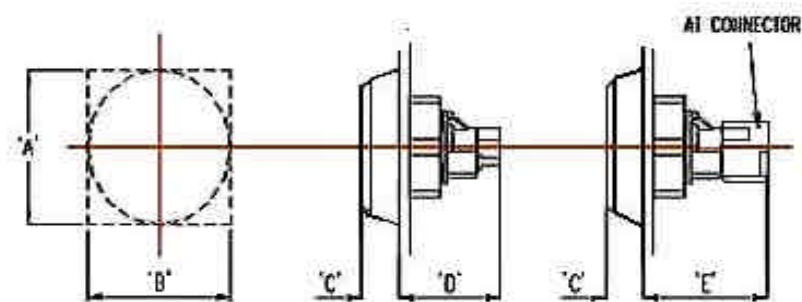

Series 2 Pushbutton - Space Envelope Table

TYPE	A	B	C	D	E
SS201	27.0	27.0	12.0	31.5	37.0
SS204	48.0	48.0	13.5	31.5	37.0
SS212	33.5	33.5	10.5	34.0	39.5
SS214	51.4	51.4	14.0	34.0	39.5
RS201	33.0	27.0	12.0	31.5	37.0
RS203	46.0	27.0	12.0	31.5	37.0
RS214	51.0	33.0	14.0	34.0	39.5
CS204	59.5	59.5	10.5	43.0	48.5
CS224	59.5	59.5	10.5	43.0	48.5
CS244	59.5	59.5	10.5	43.0	48.5
CS254	59.5	59.5	10.5	43.0	48.5

Note:

- 1) All dimensions in mm
- 2) All tolerances +0.2mm - 0.0mm unless otherwise stated.